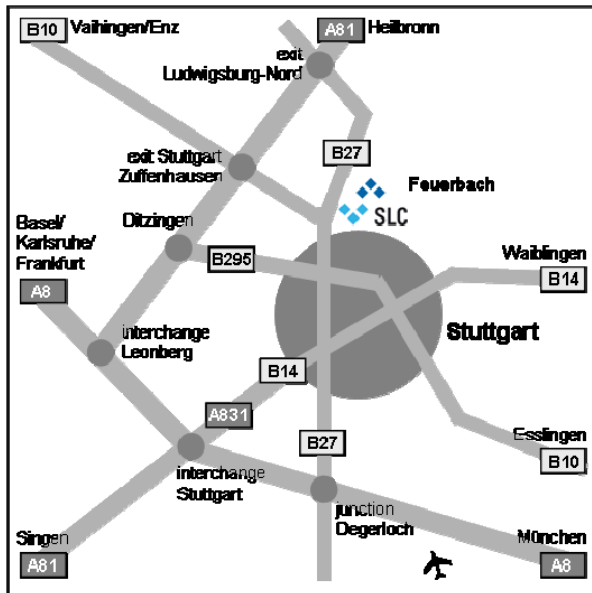

Directions

SLC Sautter Lift Components GmbH & Co. KG
Borsigstraße 26
70469 Stuttgart - Feuerbach

Overview

Detail map

Journey by car:

For reaching us directly leave the motorway A81 exit Stuttgart-Zuffenhausen, join the B10 and drive in the direction of Stuttgart-Centre. Turn right at the first traffic light. Right again at the second traffic light and after 400 meters you reach SLC left hand (parking area in front of the house).

Journey per rail:

Taxis are in front of the main station, it will take 10 Minutes to reach SLC

or

Walk from the gate in the main station to the city railway (U-Bahn). Take the train U7 (direction "Mönchfeld") and after 10 minutes you reach the station "Borsigstrasse".

At the station turn left directly in the Borsigstrasse. After 400 metres you reach SLC left hand.

Journey by plane:

You need 30 minutes by taxi

or

Go by train. The subway station is in the building of the airport. Go by S2 (direction „Schorndorf“) or by S3 (direction „Backnang“) until you arrive the station called "Stadtmitte".

Change the train at the same gate. With S4 (direction „Marbach“), S5 („Bietigheim“) or S6 („Weil der Stadt“) you reach after 8 minutes the station "Feuerbach" and after 5 minutes by foot you arrive our company SLC Sautter Lift Components.