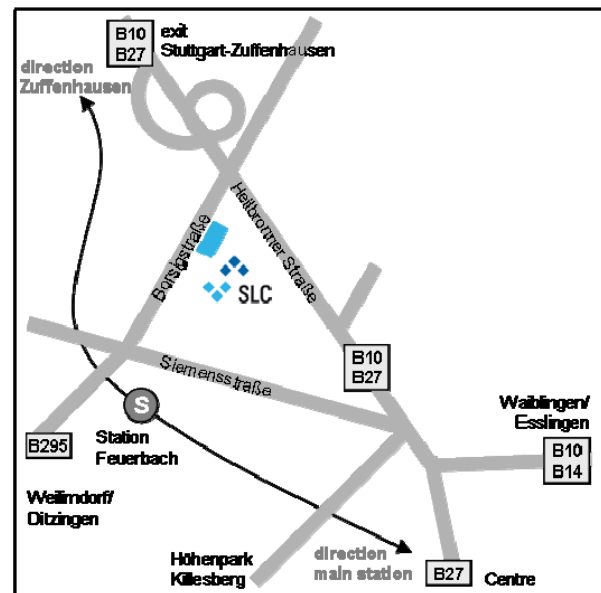

Directions

SLC Sautter Lift Components GmbH & Co. KG
Borsigstraße 26
70469 Stuttgart - Feuerbach

Overview

Detail map

Journey by car:

For reaching us directly leave the motorway A81 exit Stuttgart-Zuffenhausen, join the B10 and drive in the direction of Stuttgart-Centre. Turn right at the first traffic light. Right again at the second traffic light and after 400 meters you reach SLC left hand (parking area in front of the house).

Journey per rail:

Taxis are in front of the main station, it will take 10 Minutes to reach SLC

or

Walk from the gate in the main station to the city railway (U-Bahn). Take the train U7 (direction "Mönchfeld") and after 10 minutes you reach the station "Borsigstrasse".

At the station turn left directly in the Borsigstrasse. After 400 metres you reach SLC left hand.

Journey by plane:

You need 30 minutes by taxi

or

Go by train. The subway station is in the building of the airport. Go by S2 (direction „Schorndorf“) or by S3 (direction „Backnang“) until you arrive the station called "Stadtmitte".

Change the train at the same gate. With S4 (direction „Marbach“), S5 („Bietigheim“) or S6 („Weil der Stadt“) you reach after 8 minutes the station "Feuerbach" and after 5 minutes by foot you arrive our company SLC Sautter Lift Components.